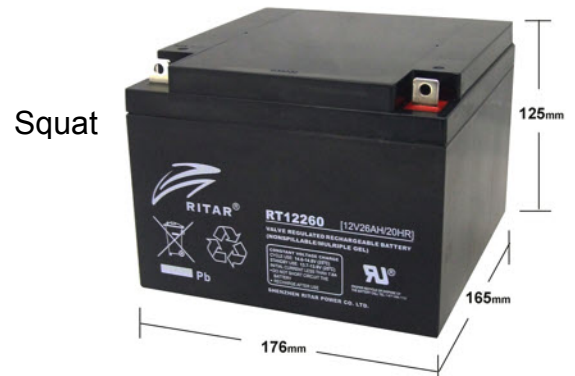

## Smaller (Slimline) Batteries - 20-22AH

These batteries have the same dimensions:

181mm wide x 167mm high x 77mm deep

All batteries are fully sealed and can be used on their side or on their back if necessary.

## Medium Batteries - 24-30AH

These batteries have the same dimensions but have 2 orientations, either a 'tall' format or a 'squat' format:

176mm wide x 165mm high x 125mm deep  
or

176mm wide x 125mm high x 165mm deep

Both orientations are interchangeable.

All batteries are fully sealed and can be used on their side or on their back if necessary.

Medium Batteries - 24-30AH - Orientation 2

## Larger Batteries - 33-36AH

These batteries have the same dimensions:

195mm wide x 167mm high x 127mm deep

All batteries are fully sealed and can be used on their side or on their back if necessary.

Dimensions - Large Batteries - 36AH