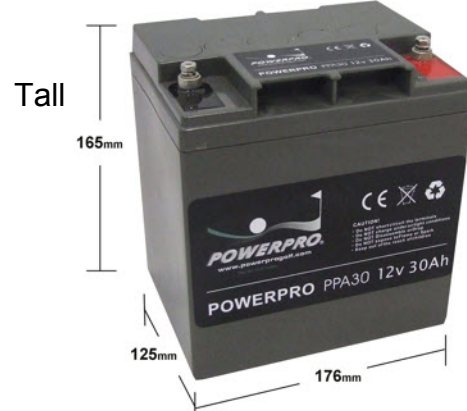

# Battery Dimensions

Slimline Batteries: 20-22AH

## Smaller (Slimline) Batteries - 20-22AH

These batteries have the same dimensions:

181mm wide x 167mm high x 77mm deep

All batteries are fully sealed and can be used on their side or on their back if necessary.

## Medium Batteries - 24-30AH

These batteries have the same dimensions but have 2 orientations, either a 'tall' format or a 'squat' format:

176mm wide x 165mm high x 125mm deep  
or

176mm wide x 125mm high x 165mm deep

## Larger Batteries - 33-36AH

These batteries have the same dimensions:

195mm wide x 167mm high x 127mm deep

All batteries are fully sealed and can be used on their side or on their back if necessary.

Dimensions - Large Batteries - 36AH